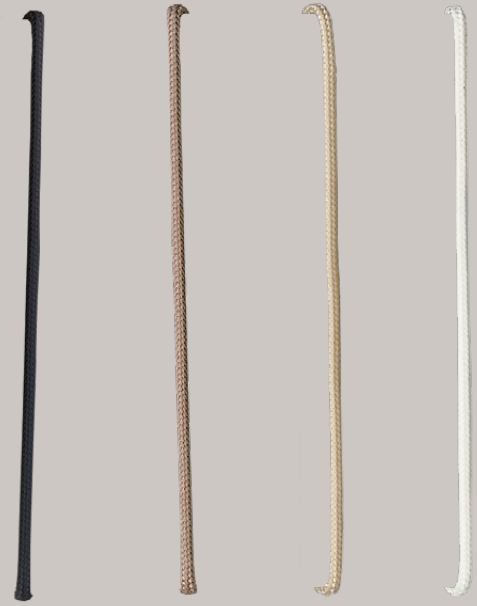

The **headrail** and plastic parts are supplied as standard painted, colour matched to the colour of the leather. Alternatively, the headrail can be covered in the same leather as the slat at an additional cost. Please refer to the Silent Gliss price list.

LADDER CORD - ALL SYSTEMS

Black

White

Bronze

Cream

LIFT TAPE – ELECTRIC OPERATION

Dark Brown Medium Brown Beige White

LIFT CORD – MANUAL OPERATION

Black Brown Beige White

OPERATING CORD – MANUAL OPERATION

Deep Brown

Soft Brown

Dark Brown

Beige

Medium Brown

White

EYELETS

(1) (3)

(2) (4)

STITCHING

(1)

(2)

Eyelets are supplied in Nickel (1) as standard. Alternative options are Black (2), Brass (3) or Gold (4). An additional cost will apply for these, please consult the Silent Gliss price list.