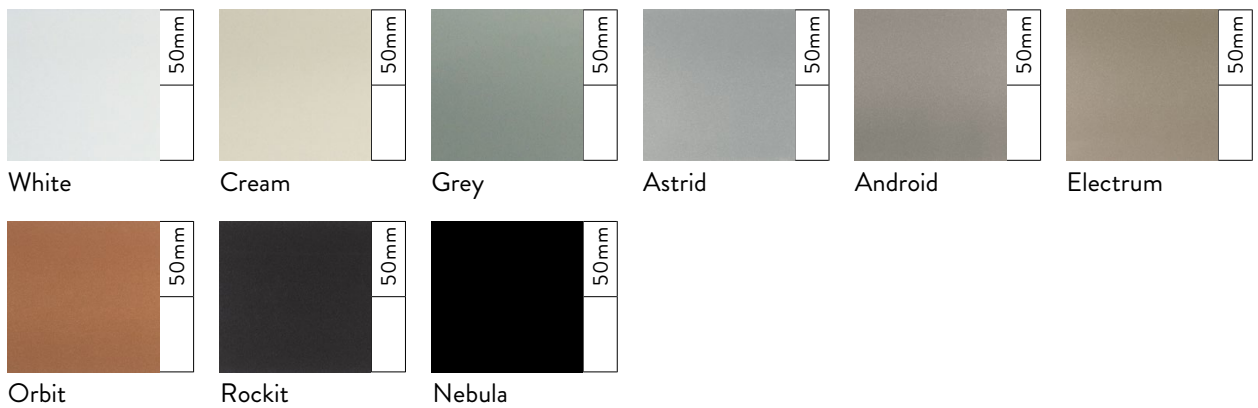

The Venetian Collection

Aluminium slats

Aluminium slats 50mm only

The Venetian Collection

Wood slats & tapes

Fabric tapes are optional, the tape indicated below is the standard unless otherwise specified.
Any colour tape can be supplied with any slat upon request.

Black

Natural

Light Beige

Hype

The Venetian Collection

Wood slats & tapes

Fabric tapes are optional, the tape indicated below is the standard unless otherwise specified.
Any colour tape can be supplied with any slat upon request.

The Venetian Collection

Leather colour options

501

502

503

504

505

506