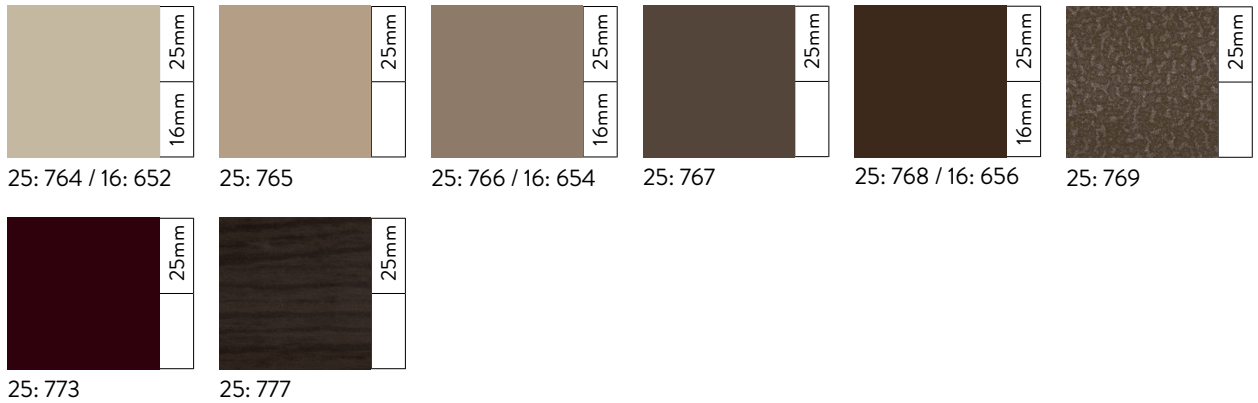

The Venetian Collection

Aluminium slats

 25: 702	 25: 703 / 16: 601	 25: 704 / 16: 602	 25: 705	 25: 706 / 16: 603	 25: 707 / 16: 604
 25: 708 / 16: 605	 25: 709	 25: 710 / 16: 607	 25: 711 / 16: 608	 25: 712 / 16: 609	 25: 713 / 16: 610
 25: 714 / 16: 611	 25: 715	 25: 716 / 16: 612	 25: 718 / 16: 613	 25: 719 / 16: 614	 25: 720 / 16: 615
 25: 722	 25: 723 / 16: 616	 25: 724 / 16: 617	 25: 725 / 16: 618	 25: 726 / 16: 619	 25: 727
 25: 728	 25: 729 / 16: 620	 25: 731 / 16: 622	 25: 732	 25: 733	 25: 734
 25: 735	 25: 736	 25: 738	 25: 739	 25: 745 / 16: 635	 25: 747
 25: 748	 25: 749	 25: 751	 25: 752	 25: 754	 25: 756
 25: 757	 25: 758 / 16: 648	 25: 759	 25: 760	 25: 761 / 16: 650	 25: 762 / 16: 651

The Venetian Collection

Aluminium slats

Aluminium slats 50mm only

The Venetian Collection

Wood slats & tapes

Fabric tapes are optional, the tape indicated below is the standard unless otherwise specified.
Any colour tape can be supplied with any slat upon request.

The Venetian Collection

Leather colour options

501

502

503

504

505

506