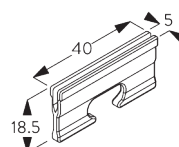

SG 10157
Wedge