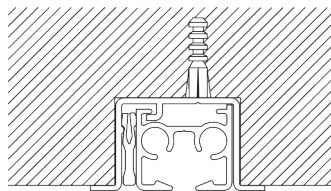

SG 11210
Square Smart Fix 60 mm

SG 11211
Square Smart Fix 80 mm

SG 11212
Square Smart Fix 100 mm

SG 11213
Square Smart Fix 120 mm

SG 11214
Square Smart Fix 150 mm

SG 11215
Square Smart Fix 200 mm

SG 11154
Universal Smart Fix 120 mm

SG 11155
Universal Smart Fix 150 mm

SG 11156
Universal Smart Fix 200 mm

Bracket SG 3836

SG 3836
Bracket

D. RECESS FITTING

Recess profile SG 11230

One wedge SG 10157 per fixing point.
For detailed recess fitting, visit the Silent Gliss website.