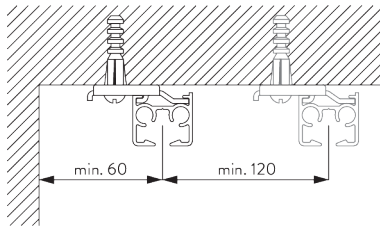

FITTING

**A. FITTING
INFORMATION**

For detailed fitting information, visit the Silent Gliss website.

Fixing points

B. CEILING FITTING

Clamp SG 3825

SG 3825
Clamp

Bracket SG 3826

SG 3826

Bracket

Bracket SG 3832

SG 3832

Bracket

C. WALL FITTING

Smart Fix

Smart Fix SG 11200 - SG 11205 and bracket SG 3826:
Screw SG 10492 (M4x8) needed.

Square Smart Fix SG 11210 - SG 11215 and bracket SG 3826:
Screw SG 10492 (M4x8) needed.

Smart Fix	X mm (SG 3826 / SG 3825)	X mm (SG 3832)
SG 11200 / SG 11210	52	70
SG 11201 / SG 11211	72	90
SG 11202 / SG 11212	92	110
SG 11203 / SG 11213	112	130
SG 11204 / SG 11214	142	160
SG 11205 / SG 11215	192	210
SG 11154	102-130	120-148
SG 11155	132-160	150-178
SG 11156	182-210	200-228