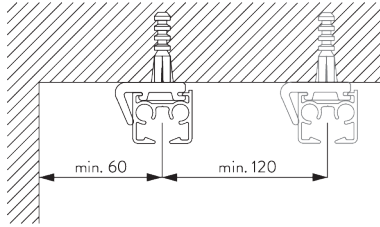

FITTING

**A. FITTING
INFORMATION**

For detailed fitting information, visit the Silent Gliss website.

Fixing points

B. CEILING FITTING

Clamp SG 3825

SG 3825
Clamp

Bracket SG 3826

SG 3826

Bracket

Bracket SG 3832

SG 3832

Bracket

C. WALL FITTING

Smart Fix

Smart Fix SG 11200 - SG 11205 and bracket SG 3826:
Screw SG 10492 (M4x8) needed.

Square Smart Fix SG 11210 - SG 11215 and bracket SG 3826:
Screw SG 10492 (M4x8) needed.

Smart Fix	X mm (SG 3826 / SG 3825)	X mm (SG 3832)
SG 11200 / SG 11210	52	70
SG 11201 / SG 11211	72	90
SG 11202 / SG 11212	92	110
SG 11203 / SG 11213	112	130
SG 11204 / SG 11214	142	160
SG 11205 / SG 11215	192	210
SG 11154	102-130	120-148
SG 11155	132-160	150-178
SG 11156	182-210	200-228