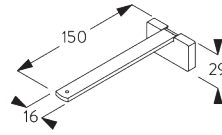

SG 11210
Square Smart Fix 60 mm

SG 11211
Square Smart Fix 80 mm

SG 11212
Square Smart Fix 100 mm

SG 11213
Square Smart Fix 120 mm

SG 11214
Square Smart Fix 150 mm

SG 11215
Square Smart Fix 200 mm

SG 11154
Universal Smart Fix 120 mm

SG 11155
Universal Smart Fix 150 mm

SG 11156
Universal Smart Fix 200 mm

Bracket SG 3836

SG 3836
Bracket

D. RECESS FITTING

Recess profile SG 11230

One wedge SG 10157 per fixing point.
For detailed recess fitting, visit the Silent Gliss website.