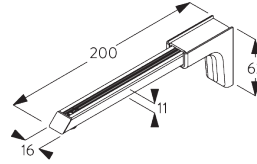

SG 11210
Square Smart Fix 60 mm

SG 11211
Square Smart Fix 80 mm

SG 11212
Square Smart Fix 100 mm

SG 11213
Square Smart Fix 120 mm

SG 11214
Square Smart Fix 150 mm

SG 11215
Square Smart Fix 200 mm

SG 11154
Universal Smart Fix 120 mm

SG 11155
Universal Smart Fix 150 mm

SG 11156
Universal Smart Fix 200 mm

Bracket SG 3836

SG 3836
Bracket

D. RECESS FITTING

Recess profile SG 11230

One wedge SG 10157 per fixing point.
For detailed recess fitting, visit the Silent Gliss website.