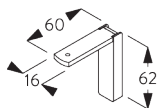

SG 11200
Smart Fix 60 mm