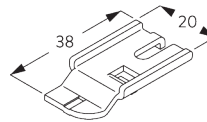

Universal Smart Fix SG 11154 - SG 11156 and bracket SG 3826:

Screw SG 10277 (M4x12) needed.

Smart Fix SG 11200 - SG 11205 and bracket SG 3832:

Screw SG 10492 (M4x8) needed.

Square Smart Fix SG 11210 - SG 11215 and bracket SG 3832:

Screw SG 10492 (M4x8) needed.

Universal Smart Fix SG 11154 - SG 11156 and bracket SG 3832:

Screw SG 10407 (M4x10) needed.

Smart Fix SG 11200 - SG 11205 and clamp SG 3825:

Screw SG 10074 (M4x8) needed.

Square Smart Fix SG 11210 - SG 11215 and clamp SG 3825:
Screw SG 10074 (M4x8) needed.

Universal Smart Fix SG 11154 - SG 11156 and clamp SG 3825:
Screw SG 11158 (M4x12) needed.

SG 3825
Clamp

SG 3826
Bracket

SG 3832
Bracket

SG 10074
Countersunk head screw
M4x8

SG 10277
Pan head screw M4x12

SG 10407
Pan head screw M4x10