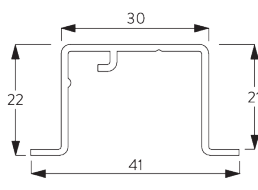

(kg max.)

Max. curtain weight - Wave 2C glider cord

	2 m	4 m	6 m
	5	8	7
	5	8	8
	5	6	5
	5	6	6
	4	3	-
	4	4	3
	3	2	-
	3	3	-

(kg max.)

B. PROFILE

Profile and bending information

SG 11190

Profile

Radius: >26 cm

SG 11230

Recess profile

Radius: >50 cm

**C. HOW TO
MEASURE**

- A: System width
- B: System height
- C: Distance between floor and fabric
- D: Cord height
- E: Safety Retainer SG 10731 min. 150 cm above floor