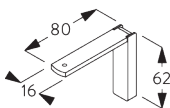

SG 11201
Smart Fix 80 mm