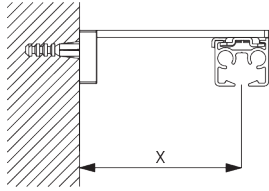

Screw SG 10492 (M4x8) needed.

Universal Smart Fix SG 11154 - SG 11156 and bracket SG 3832:

Screw SG 10407 (M4x10) needed.

Smart Fix SG 11200 - SG 11205 and clamp SG 3825:

Screw SG 10074 (M4x8) needed.

Square Smart Fix SG 11210 - SG 11215 and clamp SG 3825:
Screw SG 10074 (M4x8) needed.