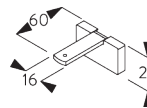

Universal Smart Fix SG 11154 - SG 11156 and clamp SG 3825:
Screw SG 11158 (M4x12) needed.

SG 3825
Clamp

SG 3826
Bracket

SG 3832
Bracket

SG 10074
Countersunk head screw
M4x8

SG 10277
Pan head screw M4x12

SG 10407
Pan head screw M4x10

SG 10492
Pan head screw M4x8

SG 11158
Countersunk head screw
M4x12

SG 11200
Smart Fix 60 mm

SG 11201
Smart Fix 80 mm

SG 11202
Smart Fix 100 mm

SG 11203
Smart Fix 120 mm

SG 11204
Smart Fix 150 mm

SG 11205
Smart Fix 200 mm

SG 11210
Square Smart Fix 60 mm

SG 11211
Square Smart Fix 80 mm

SG 11212
Square Smart Fix 100 mm

SG 11213
Square Smart Fix 120 mm

SG 11214
Square Smart Fix 150 mm

SG 11215
Square Smart Fix 200 mm

SG 11154
Universal Smart Fix 120 mm