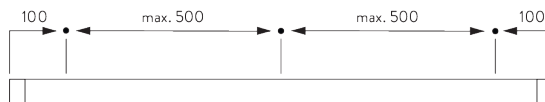

Fixing points