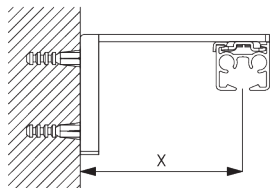

Smart Fix SG 11200 - SG 11205 and clamp SG 3825:

Screw SG 10074 (M4x8) needed.