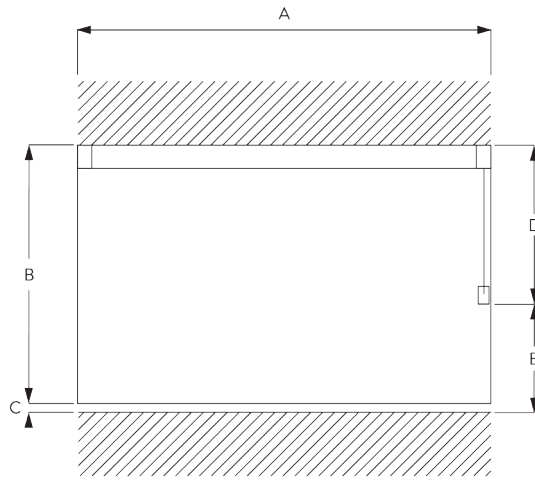

Radius: >26 cm

SG 11230

Recess profile

Radius: >50 cm

**C. HOW TO
MEASURE**

- A: System width
- B: System height
- C: Distance between floor and fabric
- D: Cord height
- E: Safety Retainer SG 10731 min. 150 cm above floor