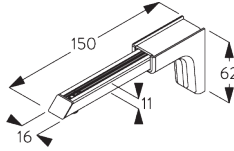

SG 11210
Square Smart Fix 60 mm

SG 11211
Square Smart Fix 80 mm

SG 11212
Square Smart Fix 100 mm

SG 11213
Square Smart Fix 120 mm

SG 11214
Square Smart Fix 150 mm

SG 11215
Square Smart Fix 200 mm

SG 11154
Universal Smart Fix 120 mm

SG 11155
Universal Smart Fix 150 mm

SG 11156
Universal Smart Fix 200 mm

Bracket SG 3836

SG 3836
Bracket

D. RECESS FITTING

Recess profile SG 11230

One wedge SG 10157 per fixing point.
For detailed recess fitting, visit the Silent Gliss website.