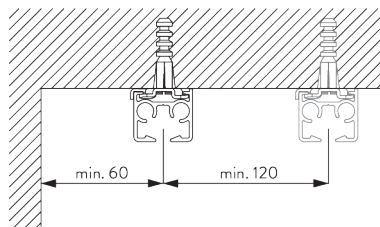

FITTING

**A. FITTING
INFORMATION**

For detailed fitting information, visit the Silent Gliss website.

Fixing points

B. CEILING FITTING

Clamp SG 3825

SG 3825
Clamp

Bracket SG 3826

SG 3826

Bracket

Bracket SG 3832

SG 3832

Bracket

C. WALL FITTING

Smart Fix

Smart Fix SG 11200 - SG 11205 and bracket SG 3826:
Screw SG 10492 (M4x8) needed.

Square Smart Fix SG 11210 - SG 11215 and bracket SG 3826:
Screw SG 10492 (M4x8) needed.

Smart Fix	X mm (SG 3826 / SG 3825)	X mm (SG 3832)
SG 11200 / SG 11210	52	70
SG 11201 / SG 11211	72	90
SG 11202 / SG 11212	92	110
SG 11203 / SG 11213	112	130
SG 11204 / SG 11214	142	160
SG 11205 / SG 11215	192	210
SG 11154	102-130	120-148
SG 11155	132-160	150-178
SG 11156	182-210	200-228