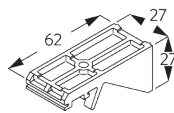

SG 11210
Square Smart Fix 60 mm

SG 11211
Square Smart Fix 80 mm

SG 11212
Square Smart Fix 100 mm

SG 11213
Square Smart Fix 120 mm

SG 11214
Square Smart Fix 150 mm

SG 11215
Square Smart Fix 200 mm

SG 11154
Universal Smart Fix 120 mm

SG 11155
Universal Smart Fix 150 mm

SG 11156
Universal Smart Fix 200 mm

Bracket SG 3836

SG 3836
Bracket

D. RECESS FITTING

Recess profile SG 11230

One wedge SG 10157 per fixing point.
For detailed recess fitting, visit the Silent Gliss website.