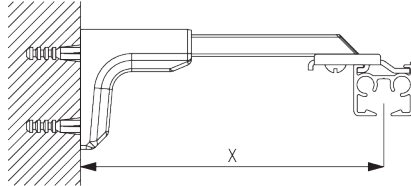

Square Smart Fix SG 11210 - SG 11215 and bracket SG 3826:
Screw SG 10492 (M4x8) needed.

Smart Fix	X mm (SG 3826 / SG 3825)	X mm (SG 3832)
SG 11200 / SG 11210	52	70
SG 11201 / SG 11211	72	90
SG 11202 / SG 11212	92	110
SG 11203 / SG 11213	112	130
SG 11204 / SG 11214	142	160
SG 11205 / SG 11215	192	210
SG 11154	102-130	120-148
SG 11155	132-160	150-178
SG 11156	182-210	200-228

Universal Smart Fix SG 11154 - SG 11156 and bracket SG 3826:

Screw SG 10277 (M4x12) needed.

Smart Fix SG 11200 - SG 11205 and bracket SG 3832:

Screw SG 10492 (M4x8) needed.

Square Smart Fix SG 11210 - SG 11215 and bracket SG 3832:

Screw SG 10492 (M4x8) needed.

Universal Smart Fix SG 11154 - SG 11156 and bracket SG 3832:

Screw SG 10407 (M4x10) needed.

Smart Fix SG 11200 - SG 11205 and clamp SG 3825:

Screw SG 10074 (M4x8) needed.

Square Smart Fix SG 11210 - SG 11215 and clamp SG 3825:
Screw SG 10074 (M4x8) needed.