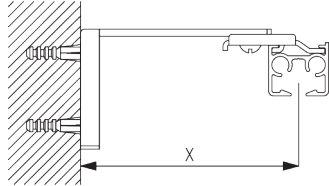

Smart Fix SG 11200 - SG 11205 and bracket SG 3832:

Screw SG 10492 (M4x8) needed.