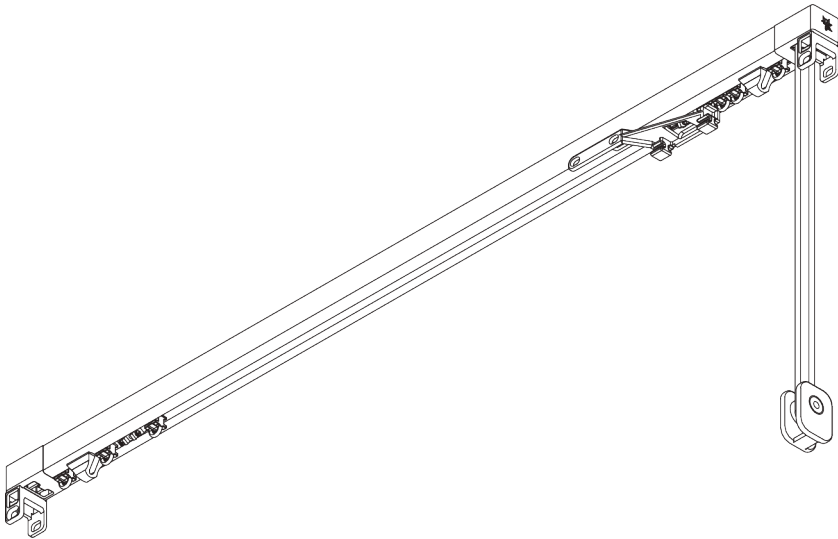

SG 3870

PRODUCT INFORMATION

- **Operation:** cord
- **Range:** M - L
- **Fitting:** ceiling, wall, recess
- **Colours:** white RAL 9016, black RAL 9005 or anodised aluminum, special colours possible (recess profile only in white RAL 9016, black RAL 9005 or special color)
- **Fabrics:** refer to Silent Gliss fabric collection

Features:

- 2-component (2C) glider technology
- Wave (2C)
- Bendable
- Bendable recess profile

SYSTEM SPECIFICATIONS

A. SYSTEM DIMENSIONS

6 m

14 kg

Max. curtain weight - 2C glider or roller

	2 m	4 m	6 m
	12	11	10
	14	13	12
	9	8	7
	10	9	6
	6	5	4
	7	6	5
	5	4	3
	6	5	4