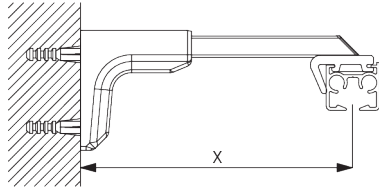

FITTING

**A. FITTING
INFORMATION**

For detailed fitting information, visit the Silent Gliss website.

Fixing points

B. CEILING FITTING

Clamp SG 3825

SG 3825
Clamp

Bracket SG 3826

SG 3826

Bracket

Bracket SG 3832

SG 3832

Bracket

C. WALL FITTING

Smart Fix

Smart Fix SG 11200 - SG 11205 and bracket SG 3826:
Screw SG 10492 (M4x8) needed.

Square Smart Fix SG 11210 - SG 11215 and bracket SG 3826:
Screw SG 10492 (M4x8) needed.

Smart Fix	X mm (SG 3826 / SG 3825)	X mm (SG 3832)
SG 11200 / SG 11210	52	70
SG 11201 / SG 11211	72	90
SG 11202 / SG 11212	92	110
SG 11203 / SG 11213	112	130
SG 11204 / SG 11214	142	160
SG 11205 / SG 11215	192	210
SG 11154	102-130	120-148
SG 11155	132-160	150-178
SG 11156	182-210	200-228