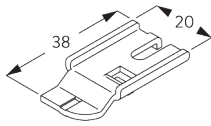

FITTING

**A. FITTING
INFORMATION**

For detailed fitting information, visit the Silent Gliss website.

Fixing points

B. CEILING FITTING

Clamp SG 3825

SG 3825
Clamp

Bracket SG 3826

SG 3826

Bracket

Bracket SG 3832

SG 3832

Bracket

C. WALL FITTING

Smart Fix

Smart Fix SG 11200 - SG 11205 and bracket SG 3826:
Screw SG 10492 (M4x8) needed.