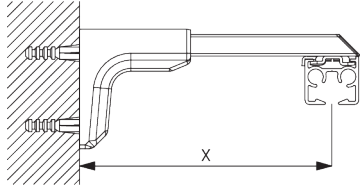

Screw SG 10492 (M4x8) needed.

Universal Smart Fix SG 11154 - SG 11156 and bracket SG 3832:

Screw SG 10407 (M4x10) needed.

Smart Fix SG 11200 - SG 11205 and clamp SG 3825:

Screw SG 10074 (M4x8) needed.

Square Smart Fix SG 11210 - SG 11215 and clamp SG 3825:
Screw SG 10074 (M4x8) needed.