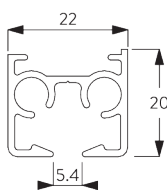

Features:

- 2-component (2C) glider technology
- Wave (2C)
- Bendable
- Bendable recess profile

SYSTEM SPECIFICATIONS

A. SYSTEM DIMENSIONS

6 m

14 kg

Max. curtain weight - 2C glider or roller

	2 m	4 m	6 m
	12	11	10
	14	13	12
	9	8	7
	10	9	6
	6	5	4
	7	6	5
	5	4	3
	6	5	4

(kg max.)

Max. curtain weight - Wave 2C glider cord

	2 m	4 m	6 m
	5	8	7
	5	8	8
	5	6	5
	5	6	6
	4	3	-
	4	4	3
	3	2	-
	3	3	-

(kg max.)

B. PROFILE

Profile and bending information

SG 11190

Profile

Radius: >26 cm

SG 11230

Recess profile

Radius: >50 cm

**C. HOW TO
MEASURE**

- A: System width
- B: System height
- C: Distance between floor and fabric
- D: Cord height
- E: Safety Retainer SG 10731 min. 150 cm above floor