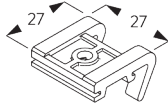

FITTING

**A. FITTING
INFORMATION**

For detailed fitting information, visit the Silent Gliss website.

Fixing points

B. CEILING FITTING

Clamp SG 3825

SG 3825
Clamp

Bracket SG 3826

SG 3826

Bracket

Bracket SG 3832

SG 3832

Bracket

C. WALL FITTING

Smart Fix

Smart Fix SG 11200 - SG 11205 and bracket SG 3826:
Screw SG 10492 (M4x8) needed.

Square Smart Fix SG 11210 - SG 11215 and bracket SG 3826:
Screw SG 10492 (M4x8) needed.

Smart Fix	X mm (SG 3826 / SG 3825)	X mm (SG 3832)
SG 11200 / SG 11210	52	70
SG 11201 / SG 11211	72	90
SG 11202 / SG 11212	92	110
SG 11203 / SG 11213	112	130
SG 11204 / SG 11214	142	160
SG 11205 / SG 11215	192	210
SG 11154	102-130	120-148
SG 11155	132-160	150-178
SG 11156	182-210	200-228