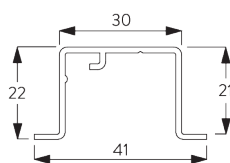

SG 11210
Square Smart Fix 60 mm

SG 11211
Square Smart Fix 80 mm

SG 11212
Square Smart Fix 100 mm

SG 11213
Square Smart Fix 120 mm

SG 11214
Square Smart Fix 150 mm

SG 11215
Square Smart Fix 200 mm

SG 11154
Universal Smart Fix 120 mm

SG 11155
Universal Smart Fix 150 mm

SG 11156
Universal Smart Fix 200 mm

Bracket SG 3836

SG 3836
Bracket

D. RECESS FITTING

Recess profile SG 11230

One wedge SG 10157 per fixing point.
For detailed recess fitting, visit the Silent Gliss website.