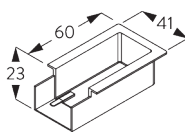

SG 11238
Recess Mask