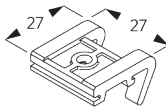

Universal Smart Fix SG 11154 - SG 11156 and bracket SG 3826:

Screw SG 10277 (M4x12) needed.

Smart Fix SG 11200 - SG 11205 and bracket SG 3832:

Screw SG 10492 (M4x8) needed.

Square Smart Fix SG 11210 - SG 11215 and bracket SG 3832:

Screw SG 10492 (M4x8) needed.

Universal Smart Fix SG 11154 - SG 11156 and bracket SG 3832:

Screw SG 10407 (M4x10) needed.

Smart Fix SG 11200 - SG 11205 and clamp SG 3825:

Screw SG 10074 (M4x8) needed.

Square Smart Fix SG 11210 - SG 11215 and clamp SG 3825:
Screw SG 10074 (M4x8) needed.

Universal Smart Fix SG 11154 - SG 11156 and clamp SG 3825:
Screw SG 11158 (M4x12) needed.

SG 3825
Clamp

SG 3826
Bracket

SG 3832
Bracket

SG 10074
Countersunk head screw
M4x8

SG 10277
Pan head screw M4x12

SG 10407
Pan head screw M4x10