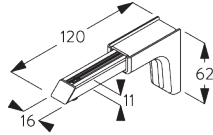

SG 11210
Square Smart Fix 60 mm

SG 11211
Square Smart Fix 80 mm

SG 11212
Square Smart Fix 100 mm

SG 11213
Square Smart Fix 120 mm

SG 11214
Square Smart Fix 150 mm

SG 11215
Square Smart Fix 200 mm

SG 11154
Universal Smart Fix 120 mm

SG 11155
Universal Smart Fix 150 mm

SG 11156
Universal Smart Fix 200 mm

Bracket SG 3836

SG 3836
Bracket

D. RECESS FITTING

Recess profile SG 11230

One wedge SG 10157 per fixing point.
For detailed recess fitting, visit the Silent Gliss website.