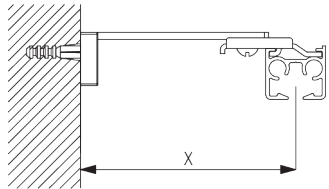

Square Smart Fix SG 11210 - SG 11215 and bracket SG 3832:

Screw SG 10492 (M4x8) needed.