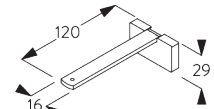

Universal Smart Fix SG 11154 - SG 11156 and bracket SG 3603:
Screw SG 10277 (M4x12) needed.

SG 3603
Bracket

SG 10277
Pan head screw M4x12

SG 10492
Pan head screw M4x8

SG 11200
Smart Fix 60 mm

SG 11201
Smart Fix 80 mm

SG 11202
Smart Fix 100 mm

SG 11203
Smart Fix 120 mm

SG 11204
Smart Fix 150 mm

SG 11210
Square Smart Fix 60 mm

SG 11211
Square Smart Fix 80 mm

SG 11212
Square Smart Fix 100 mm

SG 11213
Square Smart Fix 120 mm

SG 11214
Square Smart Fix 150 mm

SG 11154
Universal Smart Fix 120 mm

SG 11155
Universal Smart Fix 150 mm

SG 11156
Universal Smart Fix 200 mm

PARTS

A. STANDARD PARTS

SG 1280p

Profile