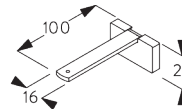

Universal Smart Fix SG 11154 - SG 11156 and bracket SG 3603:
Screw SG 10277 (M4x12) needed.

SG 3603
Bracket

SG 10277
Pan head screw M4x12

SG 10492
Pan head screw M4x8

SG 11200
Smart Fix 60 mm

SG 11201
Smart Fix 80 mm

SG 11202
Smart Fix 100 mm

SG 11203
Smart Fix 120 mm

SG 11204
Smart Fix 150 mm

SG 11210
Square Smart Fix 60 mm

SG 11211
Square Smart Fix 80 mm

SG 11212
Square Smart Fix 100 mm

SG 11213
Square Smart Fix 120 mm

SG 11214
Square Smart Fix 150 mm

SG 11154
Universal Smart Fix 120 mm

SG 11155
Universal Smart Fix 150 mm

SG 11156
Universal Smart Fix 200 mm

PARTS

A. STANDARD PARTS

SG 1280p

Profile