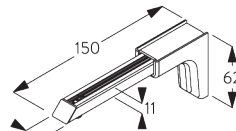

Universal Smart Fix SG 11154 - SG 11156 and bracket SG 3603:
Screw SG 10277 (M4x12) needed.

SG 3603
Bracket

SG 10277
Pan head screw M4x12

SG 10492
Pan head screw M4x8

SG 11200
Smart Fix 60 mm

SG 11201
Smart Fix 80 mm

SG 11202
Smart Fix 100 mm

SG 11203
Smart Fix 120 mm

SG 11204
Smart Fix 150 mm

SG 11210
Square Smart Fix 60 mm

SG 11211
Square Smart Fix 80 mm

SG 11212
Square Smart Fix 100 mm

SG 11213
Square Smart Fix 120 mm

SG 11214
Square Smart Fix 150 mm

SG 11154
Universal Smart Fix 120 mm

SG 11155
Universal Smart Fix 150 mm

SG 11156
Universal Smart Fix 200 mm

PARTS

A. STANDARD PARTS

SG 1280p

Profile