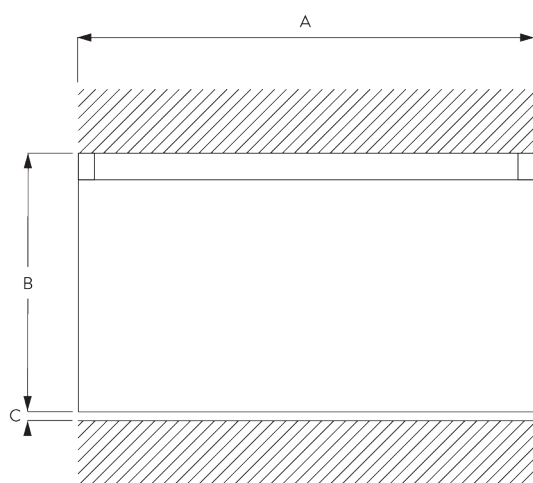

SG 1280

PRODUCT INFORMATION

- **Operation:** hand
- **Range:** M - L
- **Fitting:** ceiling, wall
- **Colours:** white RAL 9016; special colours or anodised aluminum possible
- **Fabrics:** refer to Silent Gliss fabric collection

Features:

- Bendable

SYSTEM SPECIFICATIONS

A. PROFILE

Profile and bending information

SG 1280p

Profile

Radius:
✓ 15 cm, 20 cm

B. HOW TO MEASURE

A: System width
B: System height
C: Distance between floor and fabric

C. SPECIFICATION TEXT

Silent Gliss SG 1280 Hand Operated Curtain Track System. Comprises aluminium profile SG 1280 supplied made to measure in powder coated white, with 2 end covers SG 3985. Face fixed with nylon bracket SG 3630 / SG 3655 / SG 3660 / SG Smart Fix / top fixed with nylon bracket 3603 at max. 600 mm centres.