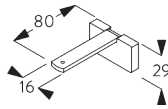

Universal Smart Fix SG 11154 - SG 11156 and bracket SG 3603:
Screw SG 10277 (M4x12) needed.

SG 3603
Bracket

SG 10277
Pan head screw M4x12

SG 10492
Pan head screw M4x8

SG 11200
Smart Fix 60 mm

SG 11201
Smart Fix 80 mm

SG 11202
Smart Fix 100 mm

SG 11203
Smart Fix 120 mm

SG 11204
Smart Fix 150 mm

SG 11210
Square Smart Fix 60 mm

SG 11211
Square Smart Fix 80 mm

SG 11212
Square Smart Fix 100 mm

SG 11213
Square Smart Fix 120 mm

SG 11214
Square Smart Fix 150 mm

SG 11154
Universal Smart Fix 120 mm

SG 11155
Universal Smart Fix 150 mm

SG 11156
Universal Smart Fix 200 mm

PARTS

A. STANDARD PARTS

SG 1280p

Profile