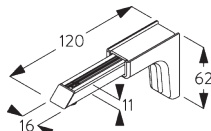

Universal Smart Fix SG 11154 - SG 11156 and bracket SG 3603:
Screw SG 10277 (M4x12) needed.

SG 3603
Bracket

SG 10277
Pan head screw M4x12

SG 10492
Pan head screw M4x8

SG 11200
Smart Fix 60 mm

SG 11201
Smart Fix 80 mm

SG 11202
Smart Fix 100 mm

SG 11203
Smart Fix 120 mm

SG 11204
Smart Fix 150 mm

SG 11210
Square Smart Fix 60 mm

SG 11211
Square Smart Fix 80 mm

SG 11212
Square Smart Fix 100 mm

SG 11213
Square Smart Fix 120 mm

SG 11214
Square Smart Fix 150 mm

SG 11154
Universal Smart Fix 120 mm

SG 11155
Universal Smart Fix 150 mm

SG 11156
Universal Smart Fix 200 mm

PARTS

A. STANDARD PARTS

SG 1280p

Profile