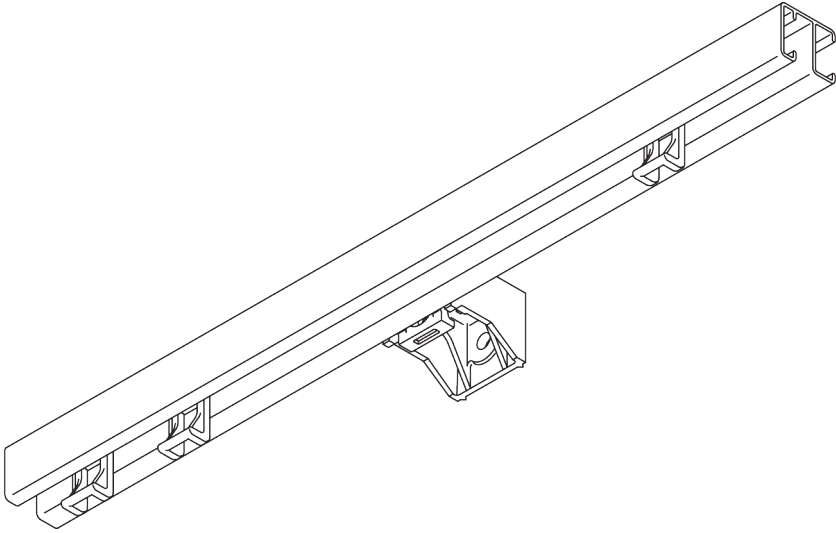

SG 1280

PRODUCT INFORMATION

- **Operation:** hand
- **Range:** M - L
- **Fitting:** ceiling, wall
- **Colours:** white RAL 9016; special colours or anodised aluminum possible
- **Fabrics:** refer to Silent Gliss fabric collection

Features:

- Bendable

SYSTEM SPECIFICATIONS

A. PROFILE

Profile and bending information

SG 1280p

Profile

Radius:
✓ 15 cm, 20 cm

B. HOW TO MEASURE

A: System width
B: System height
C: Distance between floor and fabric

C. SPECIFICATION TEXT

Silent Gliss SG 1280 Hand Operated Curtain Track System. Comprises aluminium profile SG 1280 supplied made to measure in powder coated white, with 2 end covers SG 3985. Face fixed with nylon bracket SG 3630 / SG 3655 / SG 3660 / SG Smart Fix / top fixed with nylon bracket 3603 at max. 600 mm centres.