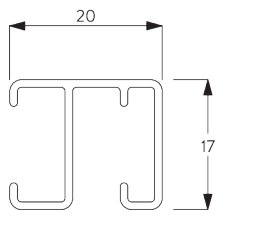

SG 1280

PRODUCT INFORMATION

- **Operation:** hand
- **Range:** M - L
- **Fitting:** ceiling, wall
- **Colours:** white RAL 9016; special colours or anodised aluminum possible
- **Fabrics:** refer to Silent Gliss fabric collection

Features:

- Bendable

SYSTEM SPECIFICATIONS

A. PROFILE

Profile and bending information

SG 1280p

Profile

Radius:
✓ 15 cm, 20 cm

B. HOW TO MEASURE

A: System width
B: System height
C: Distance between floor and fabric

C. SPECIFICATION TEXT

Silent Gliss SG 1280 Hand Operated Curtain Track System. Comprises aluminium profile SG 1280 supplied made to measure in powder coated white, with 2 end covers SG 3985. Face fixed with nylon bracket SG 3630 / SG 3655 / SG 3660 / SG Smart Fix / top fixed with nylon bracket 3603 at max. 600 mm centres.