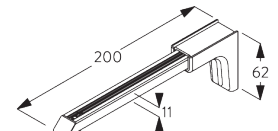

Universal Smart Fix SG 11154 - SG 11156 and bracket SG 3603:
Screw SG 10277 (M4x12) needed.

SG 3603
Bracket

SG 10277
Pan head screw M4x12

SG 10492
Pan head screw M4x8

SG 11200
Smart Fix 60 mm

SG 11201
Smart Fix 80 mm

SG 11202
Smart Fix 100 mm

SG 11203
Smart Fix 120 mm

SG 11204
Smart Fix 150 mm

SG 11210
Square Smart Fix 60 mm

SG 11211
Square Smart Fix 80 mm

SG 11212
Square Smart Fix 100 mm

SG 11213
Square Smart Fix 120 mm

SG 11214
Square Smart Fix 150 mm

SG 11154
Universal Smart Fix 120 mm

SG 11155
Universal Smart Fix 150 mm

SG 11156
Universal Smart Fix 200 mm

PARTS

A. STANDARD PARTS

SG 1280p

Profile