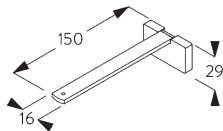

Universal Smart Fix SG 11154 - SG 11156 and bracket SG 3603:
Screw SG 10277 (M4x12) needed.

SG 3603
Bracket

SG 10277
Pan head screw M4x12

SG 10492
Pan head screw M4x8

SG 11200
Smart Fix 60 mm

SG 11201
Smart Fix 80 mm

SG 11202
Smart Fix 100 mm

SG 11203
Smart Fix 120 mm

SG 11204
Smart Fix 150 mm

SG 11210
Square Smart Fix 60 mm

SG 11211
Square Smart Fix 80 mm

SG 11212
Square Smart Fix 100 mm

SG 11213
Square Smart Fix 120 mm

SG 11214
Square Smart Fix 150 mm

SG 11154
Universal Smart Fix 120 mm

SG 11155
Universal Smart Fix 150 mm

SG 11156
Universal Smart Fix 200 mm

PARTS

A. STANDARD PARTS

SG 1280p

Profile