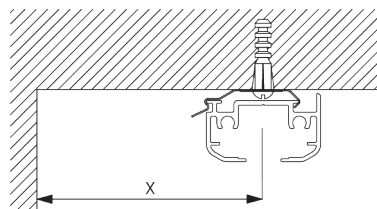

# FITTING

**A. FITTING  
INFORMATION**

For detailed fitting information, visit the Silent Gliss website.

**Fixing points**

**B. CEILING FITTING**

**Bracket SG 2616**

Min. wall distance louvres	X mm
89 mm	65
127 mm	85
Vertical Waves 89 mm	115
Vertical Waves 125 mm	140