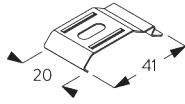

# FITTING

**A. FITTING  
INFORMATION**

For detailed fitting information, visit the Silent Gliss website.

**Fixing points**

**B. CEILING FITTING**

**Bracket SG 2616**

Min. wall distance louvres	X mm
89 mm	65
127 mm	85
Vertical Waves 89 mm	115
Vertical Waves 125 mm	140