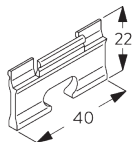

#### Suspended ceiling / recess profile SG 2614 and hanger SG 6268

Recess profile SG 2614 can not be bent!  
One wedge SG 5118 per fixing point.  
For detailed recess fitting, visit the Silent Gliss website.

Min. wall distance louvres	X mm
89 mm	65
127 mm	85
Vertical Waves 89 mm	115
Vertical Waves 125 mm	140

**SG 2614**  
Recess profile

**SG 5118**  
Wedge

**SG 6268**  
Hanger