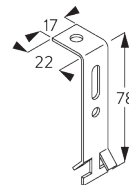

#### Suspended ceiling / recess profile SG 2614 and hanger SG 6268

Recess profile SG 2614 can not be bent!  
One wedge SG 5118 per fixing point.  
For detailed recess fitting, visit the Silent Gliss website.

Min. wall distance louvres	X mm
89 mm	65
127 mm	85
Vertical Waves 89 mm	115
Vertical Waves 125 mm	140

**SG 2614**  
Recess profile

**SG 5118**  
Wedge

**SG 6268**  
Hanger