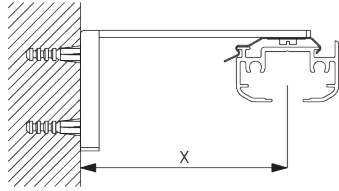

D. WALL FITTING

Smart Fix

Smart Fix SG 11201 - SG 11204 and bracket SG 2616:
Screw SG 10395 (M4x6) needed