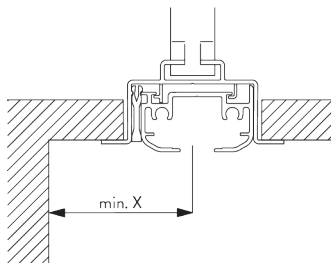

Suspended ceiling / recess profile SG 2614 and hanger SG 6268

Recess profile SG 2614 can not be bent!
One wedge SG 5118 per fixing point.
For detailed recess fitting, visit the Silent Gliss website.

Min. wall distance louvres	X mm
89 mm	65
127 mm	85
Vertical Waves 89 mm	115
Vertical Waves 125 mm	140

SG 2614
Recess profile

SG 5118
Wedge