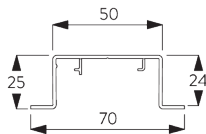

SG 2615
Recess profile