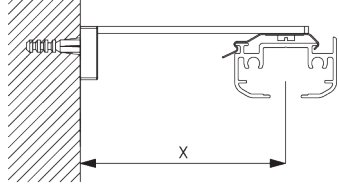

Square Smart Fix SG 11211 - SG 11214 and bracket SG 2616:
Screw SG 10395 (M4x6) needed