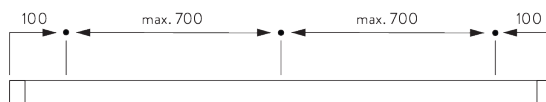

**Light gap**

**D. SPECIFICATION  
TEXT**

**Silent Gliss SG 2810 Chain Operated Vertical Blind System.** Comprises aluminium profile SG 2601 supplied made to measure powder coated white or silver anodised. Assembled complete with mono control chain SG 2872 and rotation elements to suit louvre width 127mm SG 2623 / 89mm SG 2625. Top fixed with clamp SG 2616 at max 300mm centres + 1. Wall fixed with bracket SG 2616 in conjunction with SG Smart Fix brackets SG 11201-11204 / SG Square Smart Fix brackets SG 11211-11214 / SG Universal Smart Fix brackets SG 11154-11156 at 300mm centres + 1. Recess fixed option with recess profile SG 2614 and wedges SG 5118. Fabric supplied from Silent Gliss fabric range.

# FITTING

**A. FITTING  
INFORMATION**

For detailed fitting information, visit the Silent Gliss website.

**Fixing points**

**B. CEILING FITTING**

**Bracket SG 2616**

Min. wall distance louvres	X mm
89 mm	65
127 mm	85
Vertical Waves 89 mm	115
Vertical Waves 125 mm	140