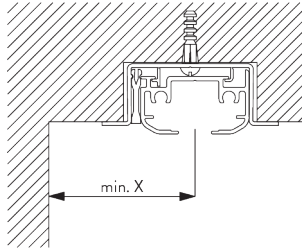

C. RECESS FITTING

Recess profile SG 2615

Recess profile SG 2615 can not be bent!
One wedge SG 5118 per fixing point.
For detailed recess fitting, visit the Silent Gliss website.

Min. wall distance louvres	X mm
89 mm	65
127 mm	85
Vertical Waves 89 mm	115
Vertical Waves 125 mm	140