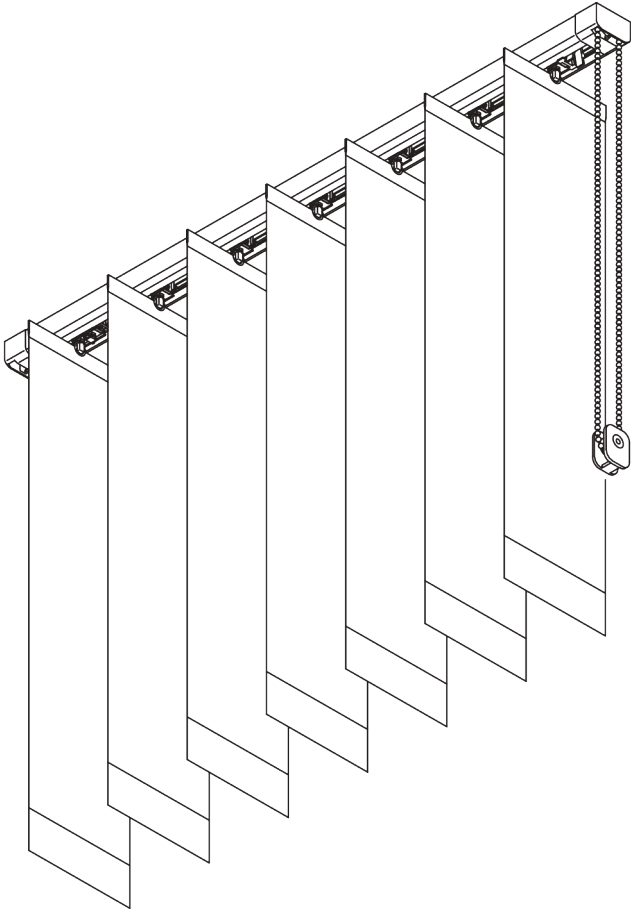

## PRODUCT INFORMATION

- **Operation:** chain
- **Range:** S - M
- **Fitting:** ceiling, wall, recess
- **Colours:** white RAL 9016 or anodised aluminum, special colours possible
- **Fabrics:** refer to Silent Gliss fabric collection

### **Features:**

- Optimised light control
- Mono controlled
- Pull override protection
- Louvre width: 127 mm (standard), 89 mm
- Vertical Waves
- Bendable

04/2024/V2