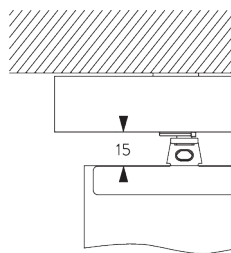

Light gap

**D. SPECIFICATION
TEXT**

Silent Gliss SG 2810 Chain Operated Vertical Blind System. Comprises aluminium profile SG 2601 supplied made to measure powder coated white or silver anodised. Assembled complete with mono control chain SG 2872 and rotation elements to suit louvre width 127mm SG 2623 / 89mm SG 2625. Top fixed with clamp SG 2616 at max 300mm centres + 1. Wall fixed with bracket SG 2616 in conjunction with SG Smart Fix brackets SG 11201-11204 / SG Square Smart Fix brackets SG 11211-11214 / SG Universal Smart Fix brackets SG 11154-11156 at 300mm centres + 1. Recess fixed option with recess profile SG 2614 and wedges SG 5118. Fabric supplied from Silent Gliss fabric range.

FITTING

**A. FITTING
INFORMATION**

For detailed fitting information, visit the Silent Gliss website.