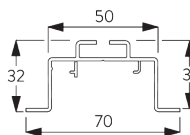

SG 2614
Recess profile