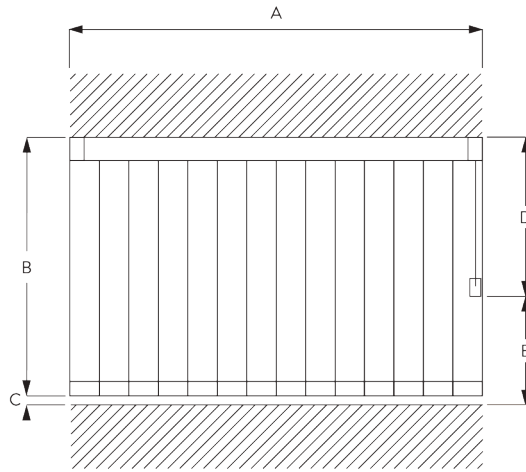

## A. SYSTEM DIMENSIONS

127 mm louvres: 5 m  
89 mm louvres: 3.8 m

40 cm

4 m

200 g per louvre

### Profile and bending information

**SG 2601**  
Profile

**SG 2614**  
Recess profile

**SG 2615**  
Recess profile

Radius:  
>75 cm

**C. HOW TO  
MEASURE**

- A: System width
- B: System height
- C: Distance between floor and fabric
- D: Chain height
- E: Safety retainer SG 10731 min. 150 cm above floor